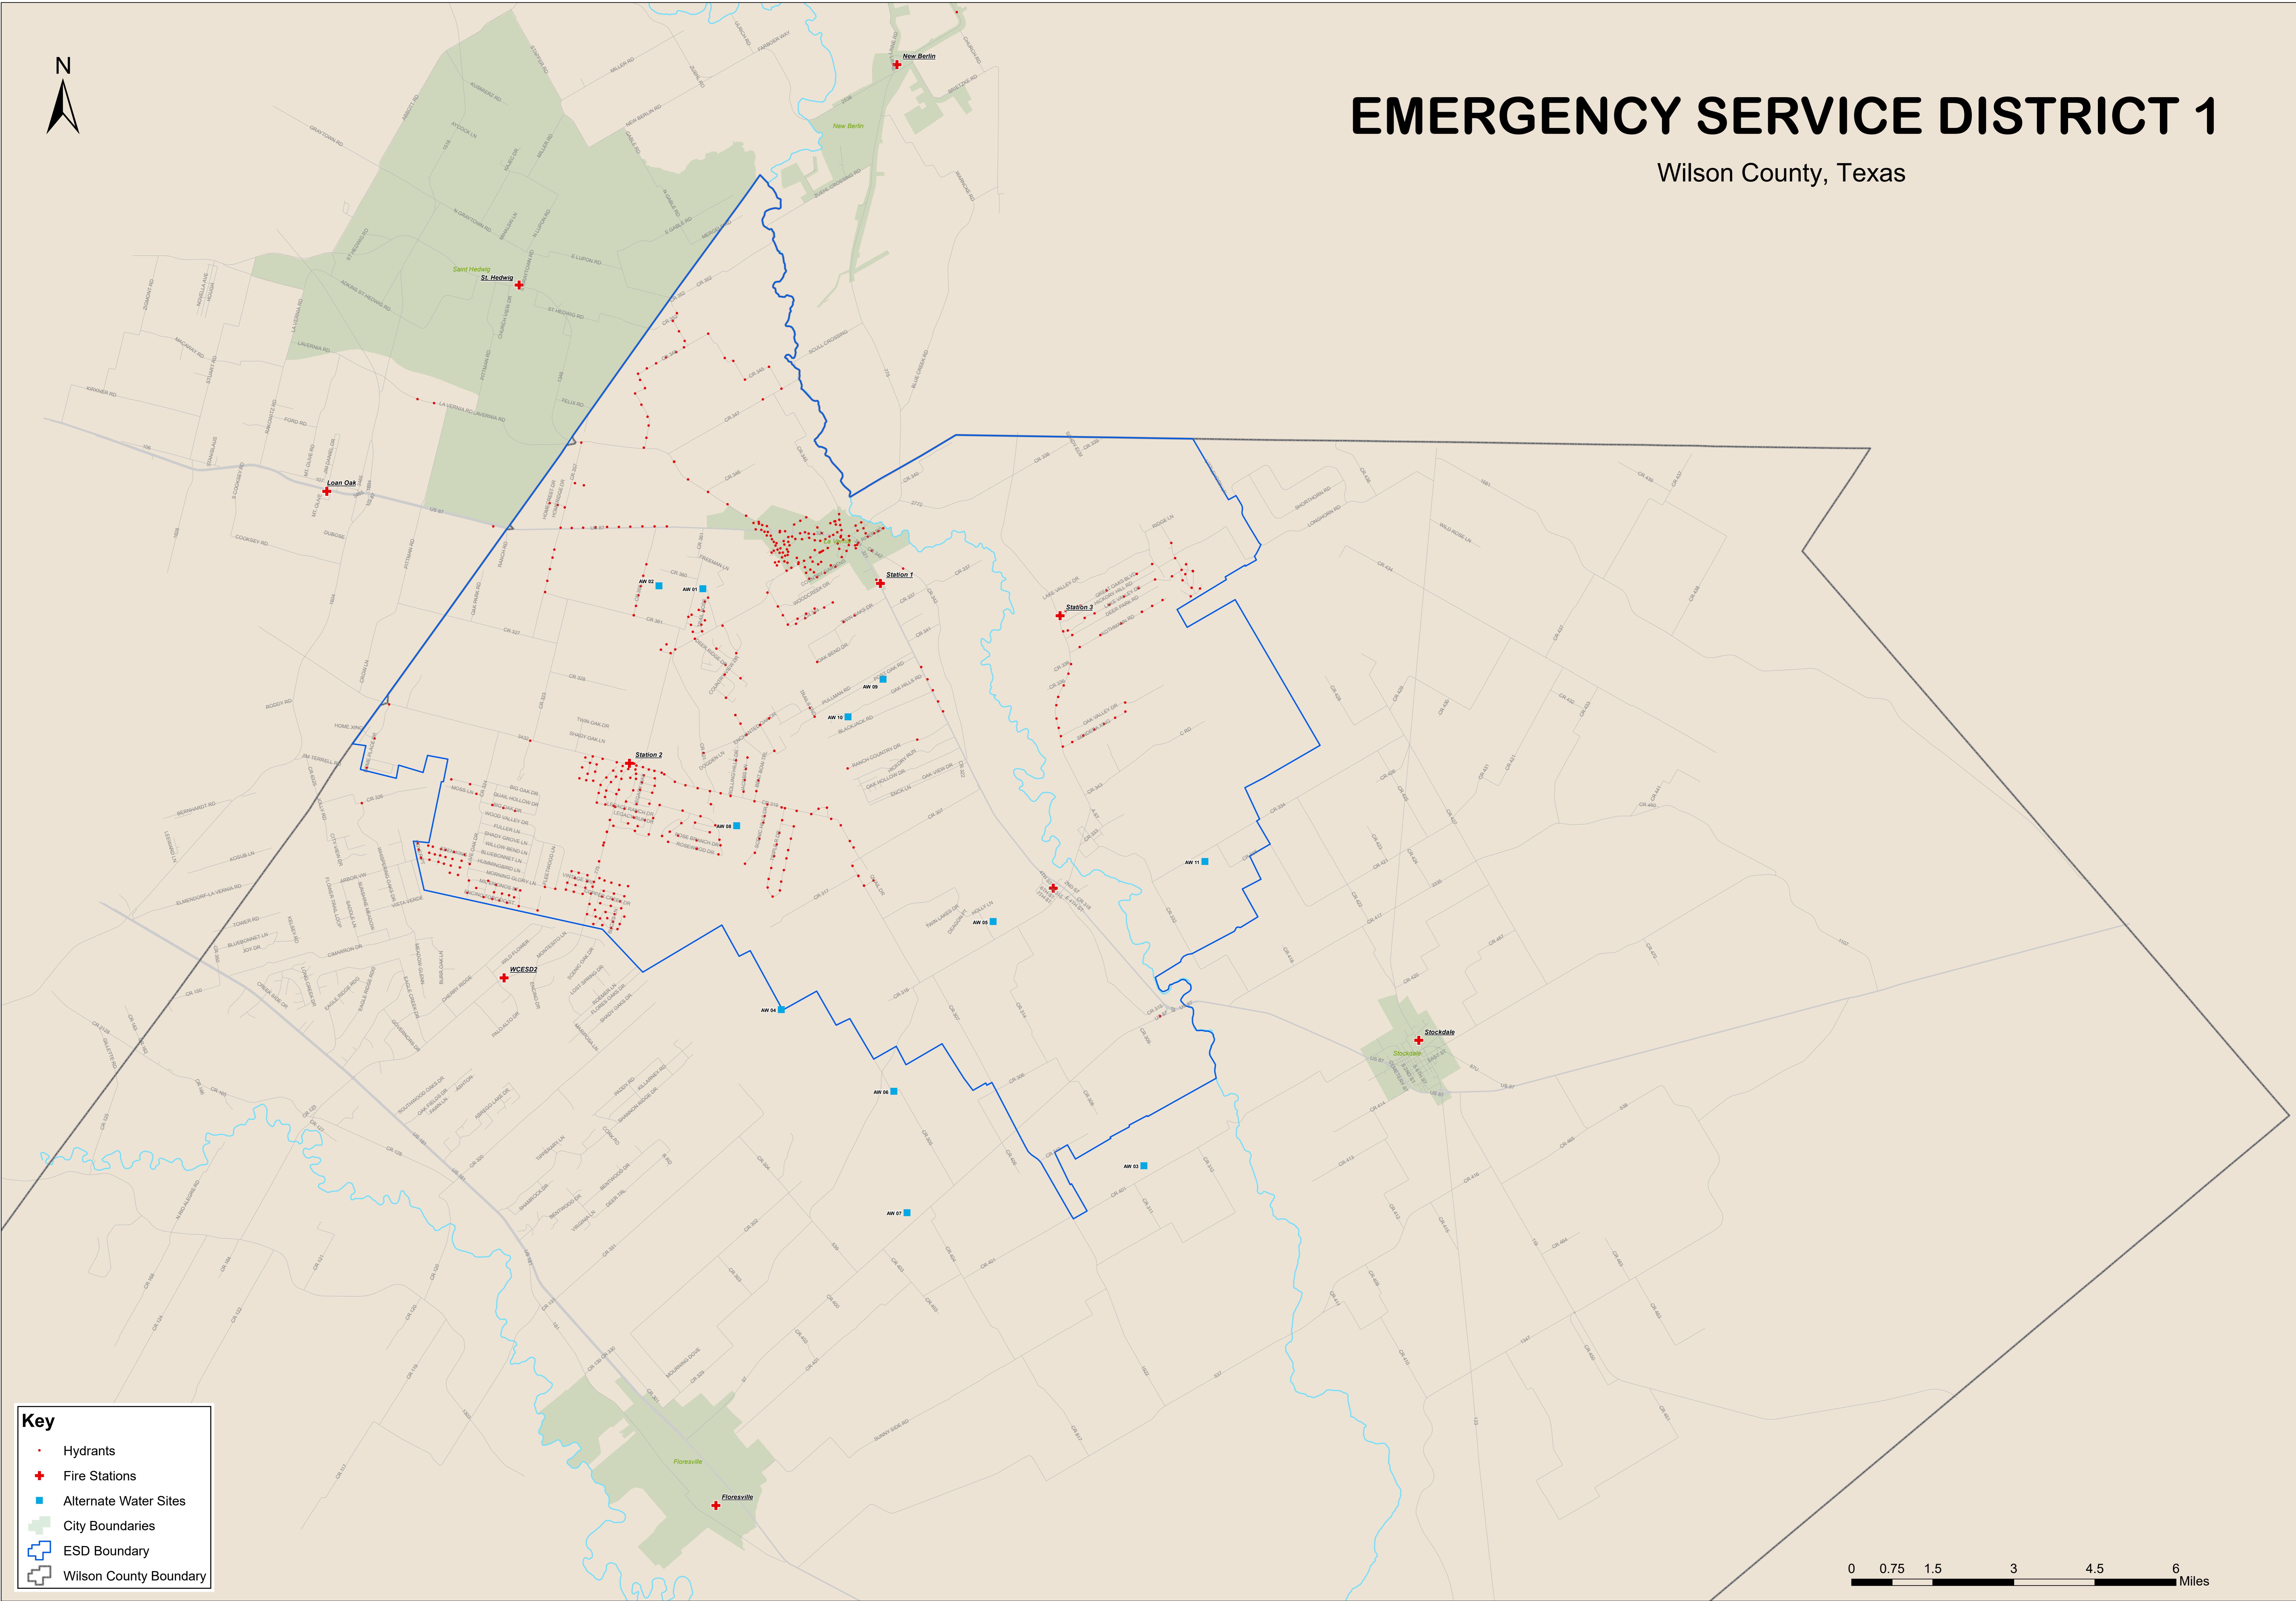

EMERGENCY SERVICE DISTRICT 1

Wilson County, Texas

Key

- Hydrants
- Fire Stations
- Alternate Water Sites
- City Boundaries
- ESD Boundary
- Wilson County Boundary